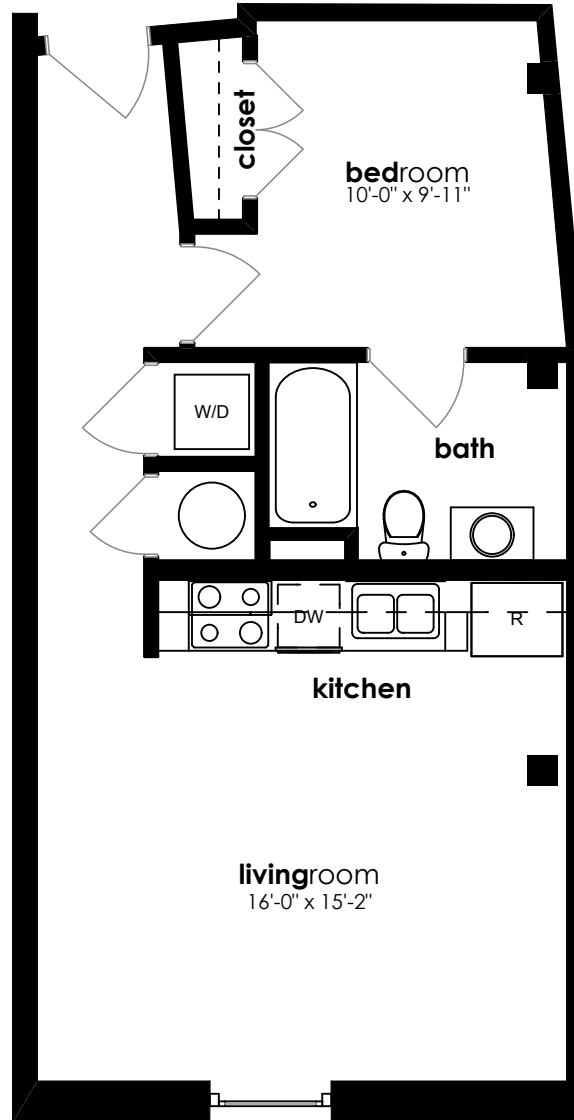

SMOKEHOUSE LOFTS

Clachan Properties • 1320 West Broad Street • Richmond, VA 23220 • p:804.358.1091
toll free:877.804.RENT (7368) • f:804.358.8680 • leasing@clachanproperties.com

hardwood floors • washer/dryer in unit

1bed/1bath 518 sq ft

apt. 304

Square footages, where indicated on plan, are approximate. Layouts of interiors are for general reference only, and are not intended to depict precisely the actual as-built conditions. Drawings are not to scale and are subject to change.