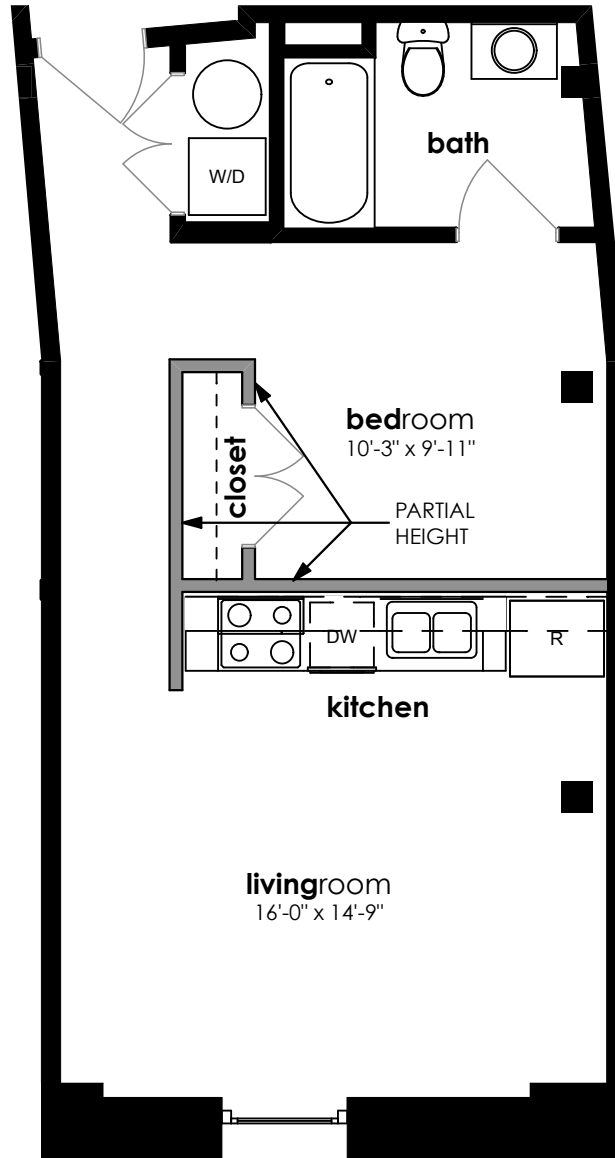

SMOKEHOUSE LOFTS

Clachan Properties • 1320 West Broad Street • Richmond, VA 23220 • p:804.358.1091
toll free:877.804.RENT (7368) • f:804.358.8680 • leasing@clachanproperties.com

hardwood floors • washer/dryer in unit

1bed/1bath 520 sq ft

apt. 206, 208, 210

Square footages, where indicated on plan, are approximate. Layouts of interiors are for general reference only, and are not intended to depict precisely the actual as-built conditions. Drawings are not to scale and are subject to change.