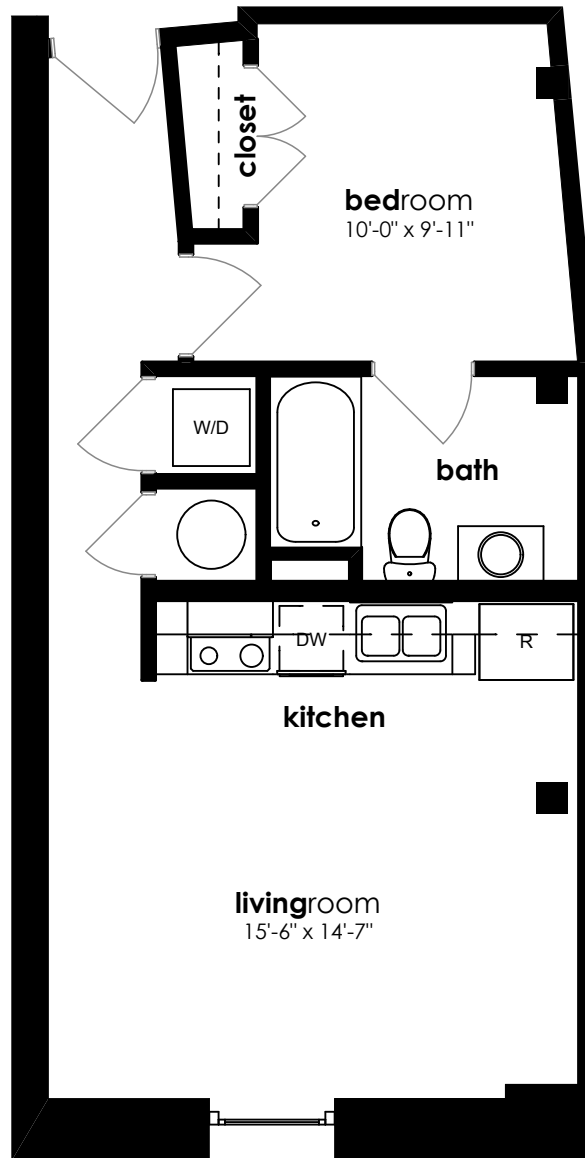

SMOKEHOUSE LOFTS

Clachan Properties • 1320 West Broad Street • Richmond, VA 23220 • p:804.358.1091
toll free:877.804.RENT (7368) • f:804.358.8680 • leasing@clachanproperties.com

hardwood floors • washer/dryer in unit

1bed/1bath 493 sq ft

apt. 204

Square footages, where indicated on plan, are approximate. Layouts of interiors are for general reference only, and are not intended to depict precisely the actual as-built conditions. Drawings are not to scale and are subject to change.