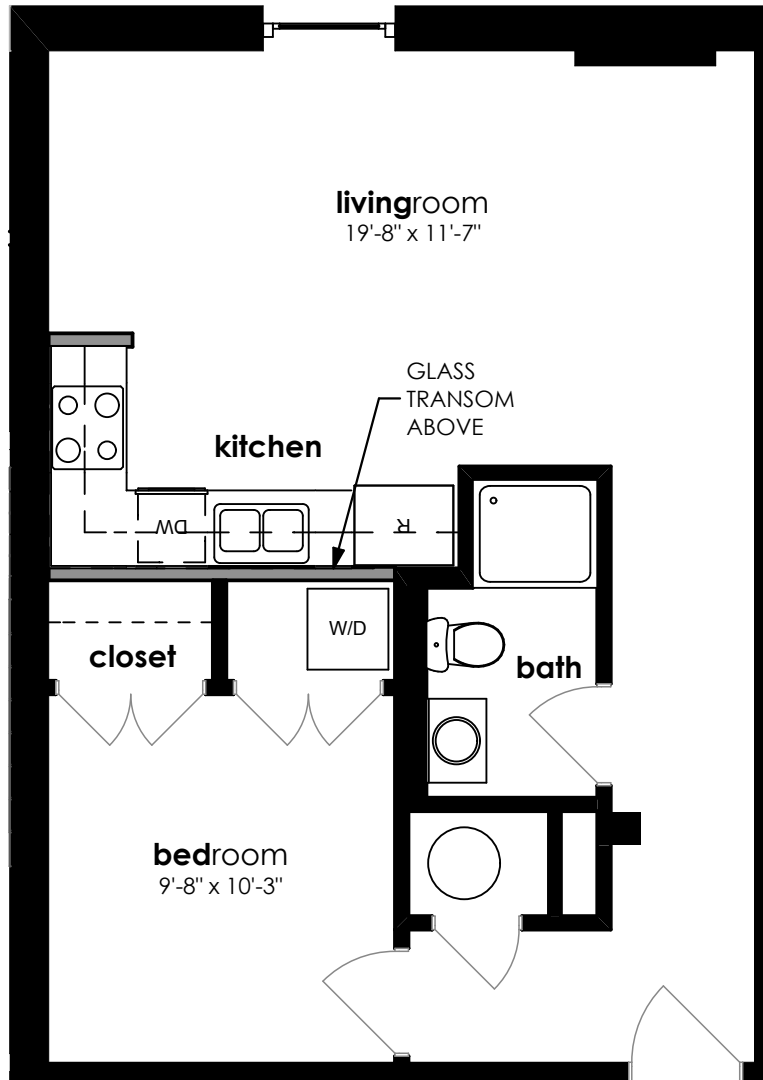

SMOKEHOUSE LOFTS

Clachan Properties • 1320 West Broad Street • Richmond, VA 23220 • p:804.358.1091
toll free:877.804.RENT (7368) • f:804.358.8680 • leasing@clachanproperties.com

hardwood floors • washer/dryer in unit

1bed/1bath 538 sq ft

apt. 403

Square footages, where indicated on plan, are approximate. Layouts of interiors are for general reference only, and are not intended to depict precisely the actual as-built conditions. Drawings are not to scale and are subject to change.