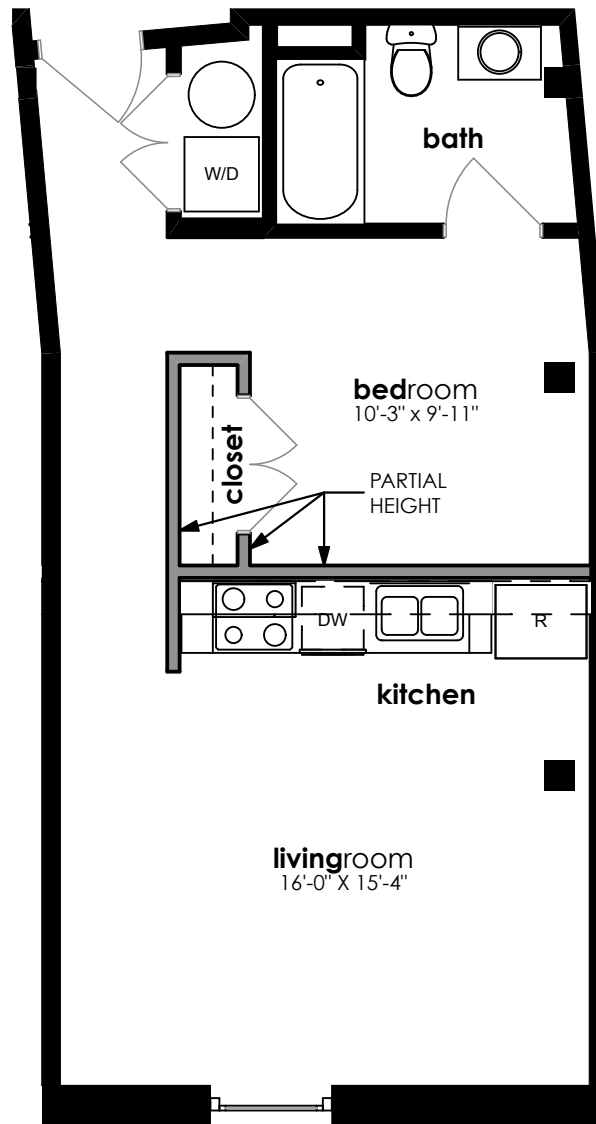

SMOKEHOUSE LOFTS

Clachan Properties • 1320 West Broad Street • Richmond, VA 23220 • p:804.358.1091
toll free:877.804.RENT (7368) • f:804.358.8680 • leasing@clachanproperties.com

hardwood floors • washer/dryer in unit

1bed/1bath 529 sq ft

apt. 310 & 410

Square footages, where indicated on plan, are approximate. Layouts of interiors are for general reference only, and are not intended to depict precisely the actual as-built conditions. Drawings are not to scale and are subject to change.