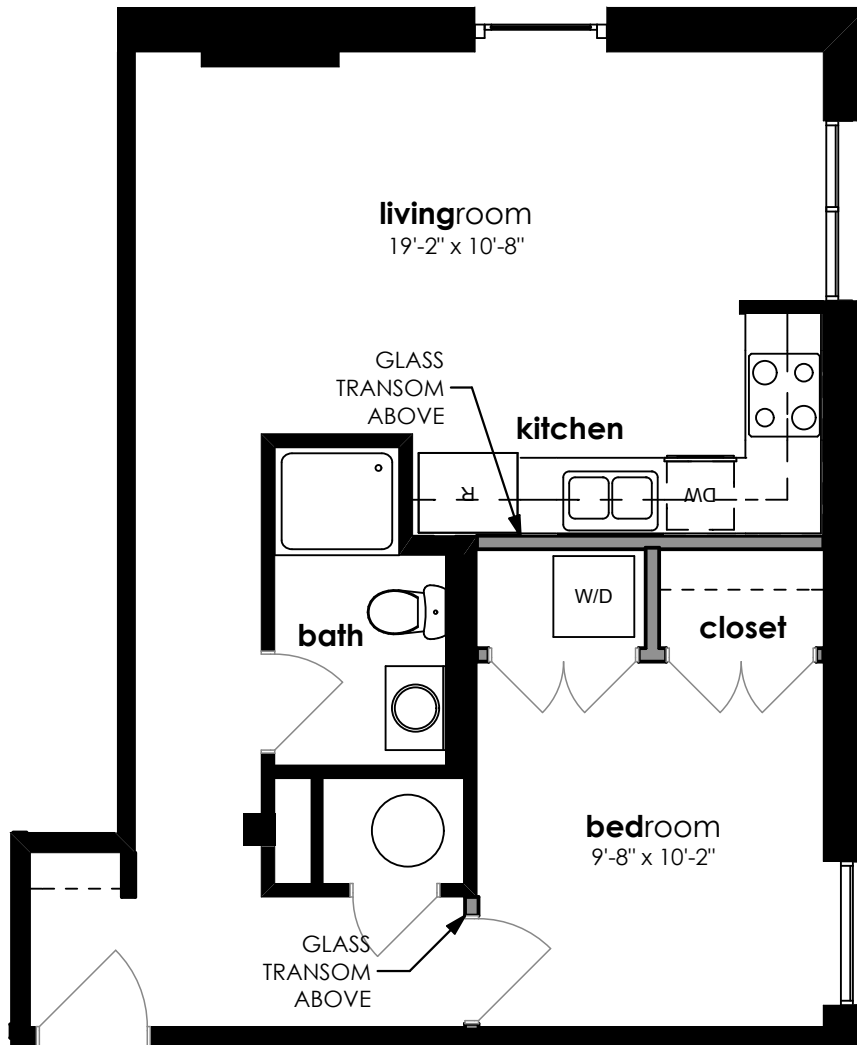

SMOKEHOUSE LOFTS

Clachan Properties • 1320 West Broad Street • Richmond, VA 23220 • p:804.358.1091
toll free:877.804.RENT (7368) • f:804.358.8680 • leasing@clachanproperties.com

hardwood floors • washer/dryer in unit

1bed/1bath 530 sq ft

apt. 409

Square footages, where indicated on plan, are approximate. Layouts of interiors are for general reference only, and are not intended to depict precisely the actual as-built conditions. Drawings are not to scale and are subject to change.