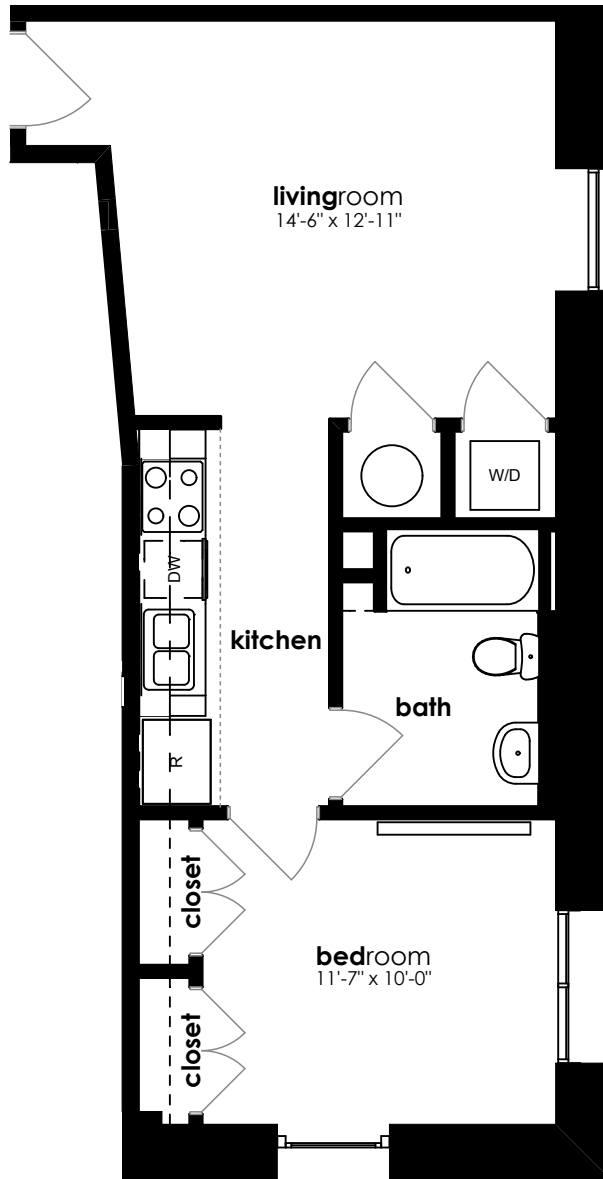

SMOKEHOUSE LOFTS

Clachan Properties • 1320 West Broad Street • Richmond, VA 23220 • p:804.358.1091
toll free:877.804.RENT (7368) • f:804.358.8680 • leasing@clachanproperties.com

hardwood floors • washer/dryer in unit

1bed/1bath 542 sq ft

apt. 211

Square footages, where indicated on plan, are approximate. Layouts of interiors are for general reference only, and are not intended to depict precisely the actual as-built conditions. Drawings are not to scale and are subject to change.